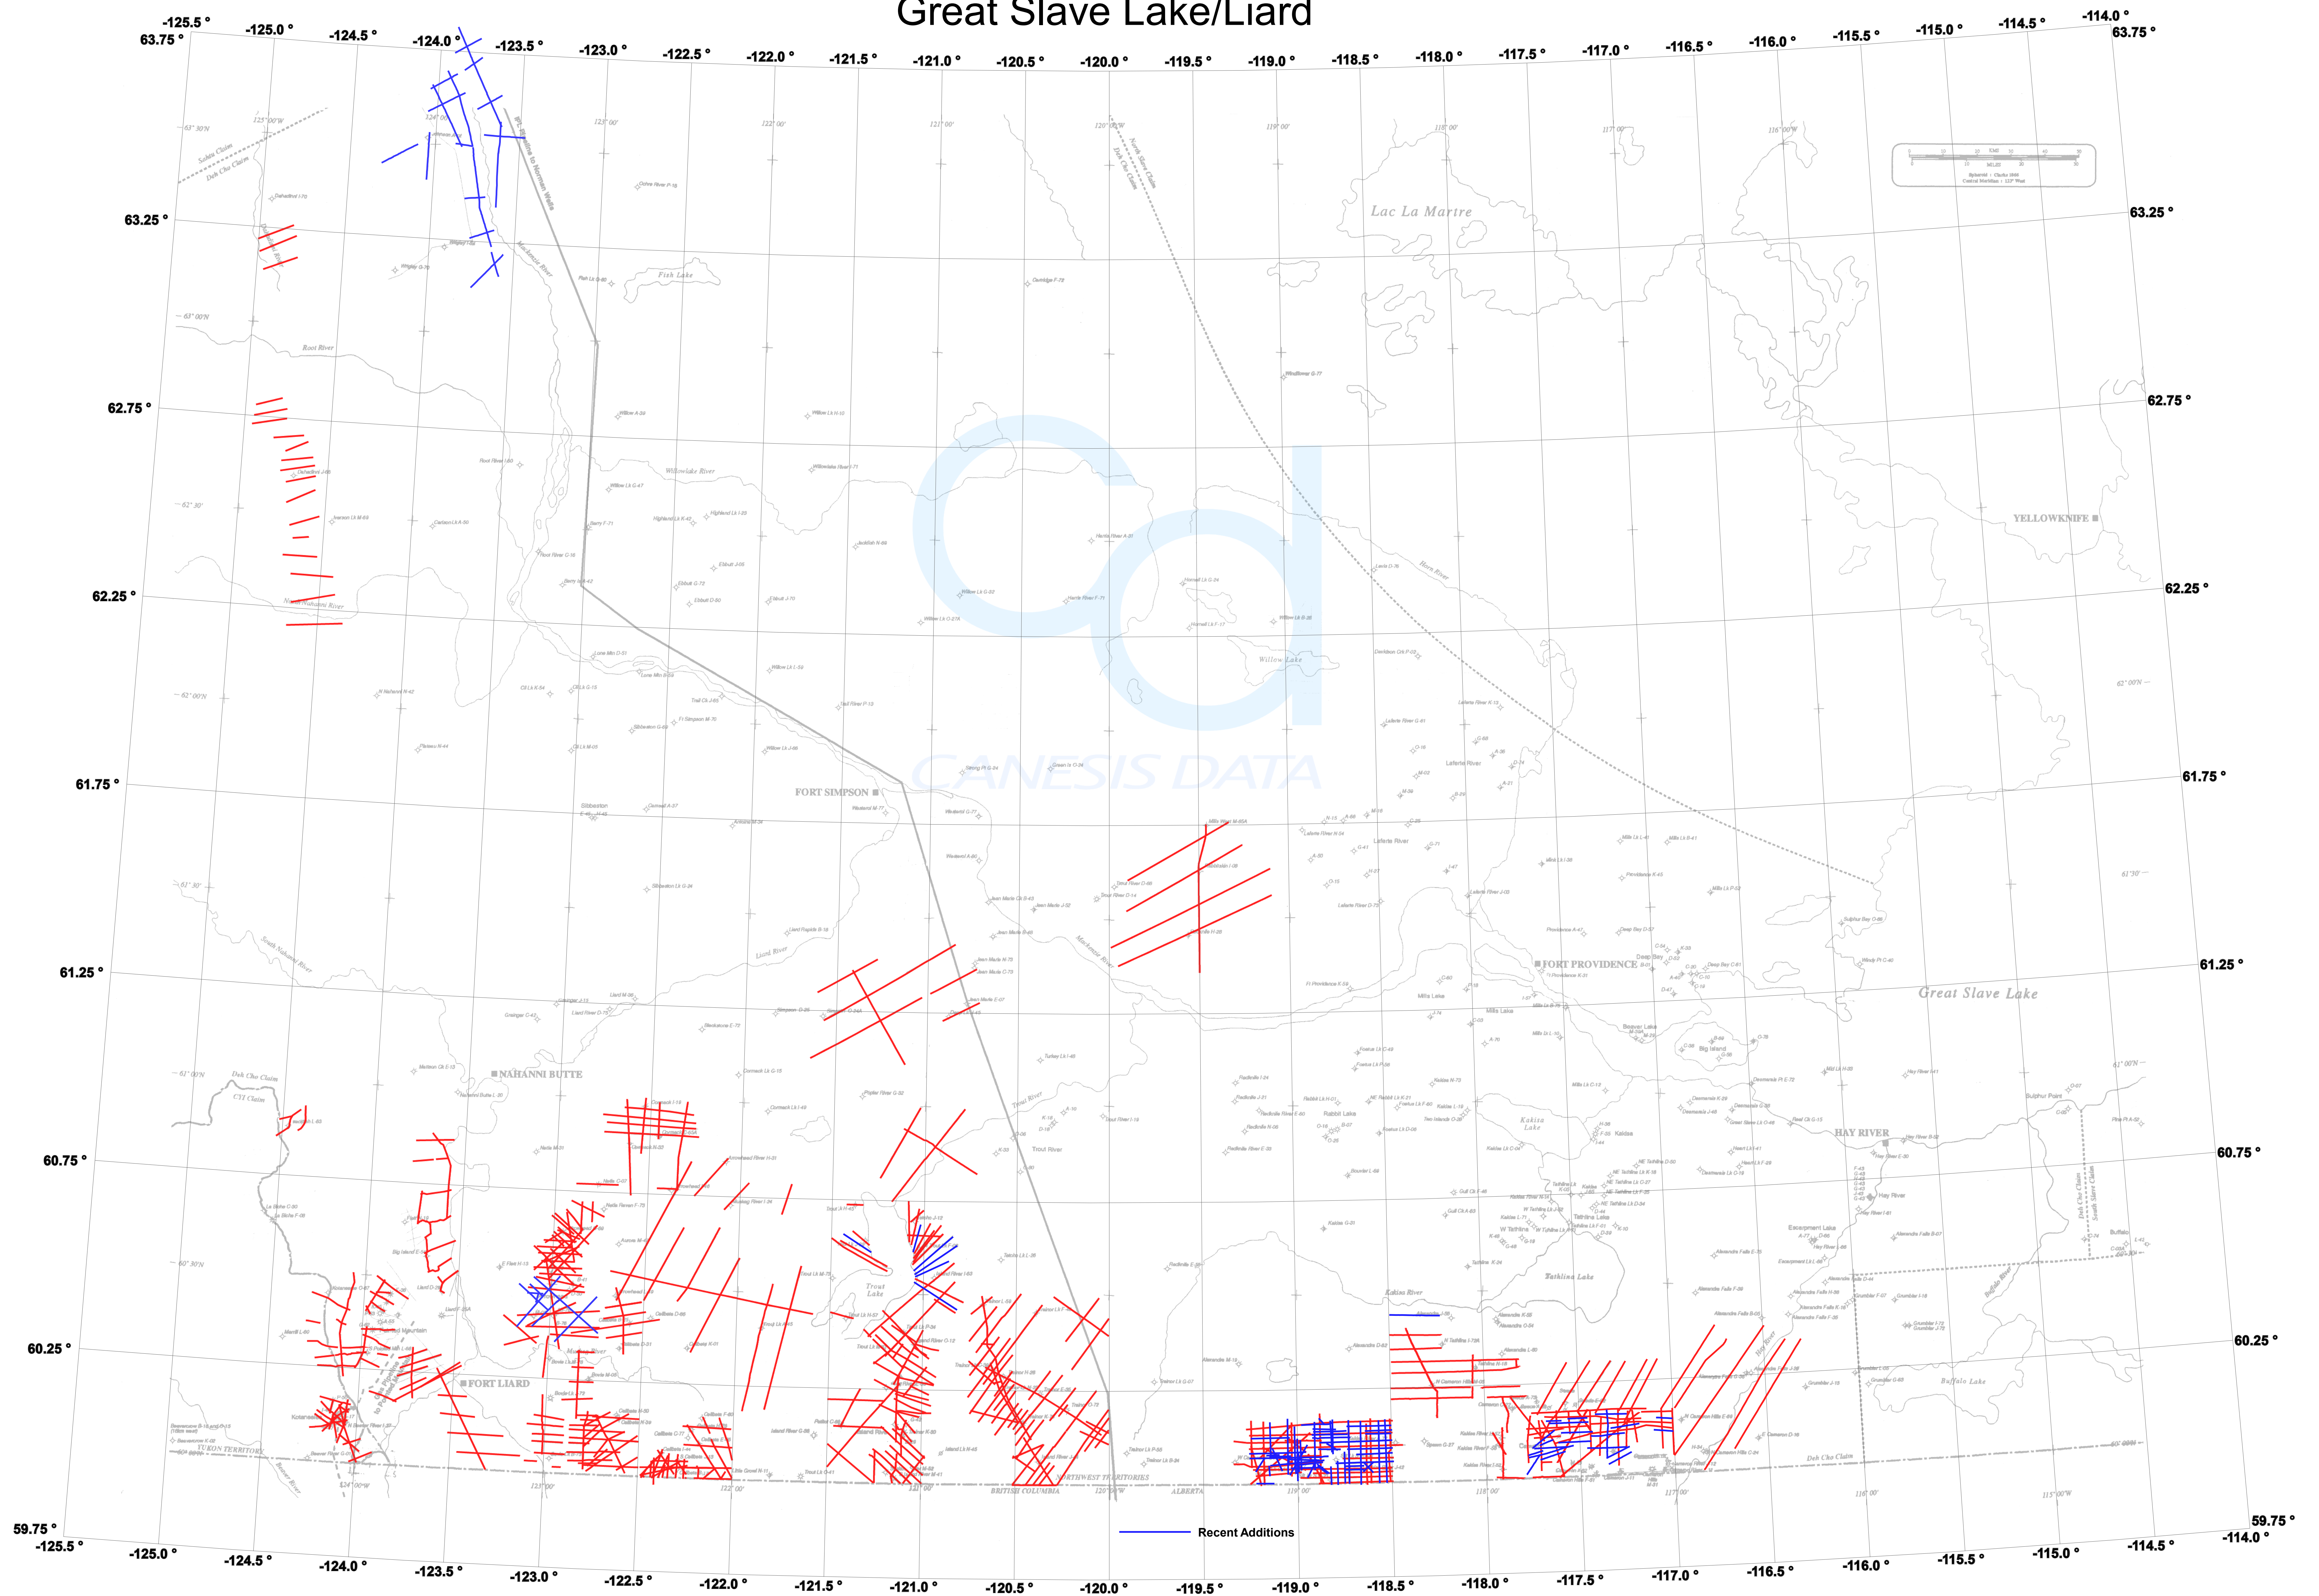

Canesis Data Limited

Great Slave Lake/Liard

Canesis Data Limited

Northwest Territories Project 2005

NWT South Area

Scanned and vectorized seismic data

Cangeo Corporation
310, 708 11th Ave S.W.
Calgary
Alberta
T2R 0E4

Tel: 403-370-6002

E-mail: calscan2001@yahoo.com

Canesis Data Limited
22 Sandpiper Way
Kempshott
Hampshire RG22 5QY
United Kingdom

Tel: +44 (0)1256 472107
Cell: +44 (0)7976 807118

E-mail: sales@canesis.net